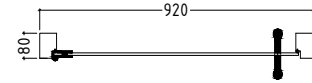

# DS80-3CS-824

(mm)

Einscheibensicherheitsglas (ESG) - tempered safety glass