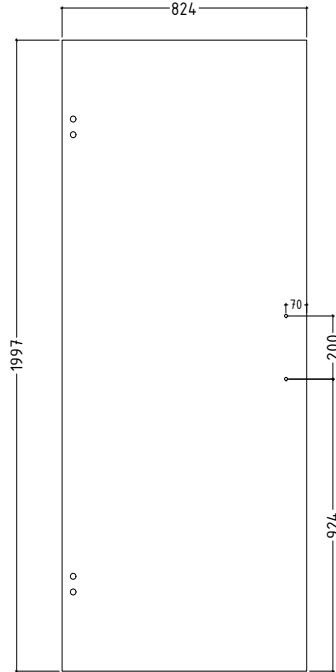

# DS80-3CS-824

(mm)

Einscheibensicherheitsglas (ESG) - tempered safety glass