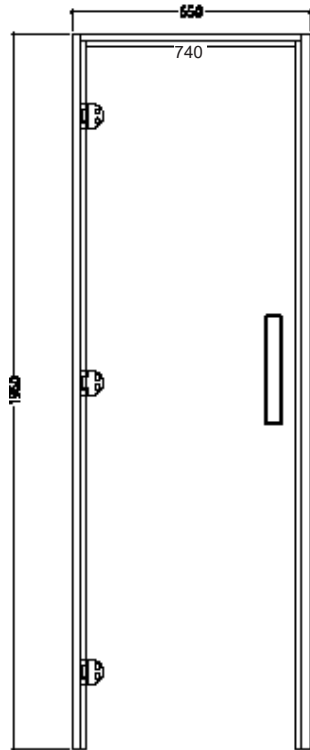

DS40-3CS-680

(mm)

Einscheibensicherheitsglas (ESG) - tempered safety glass