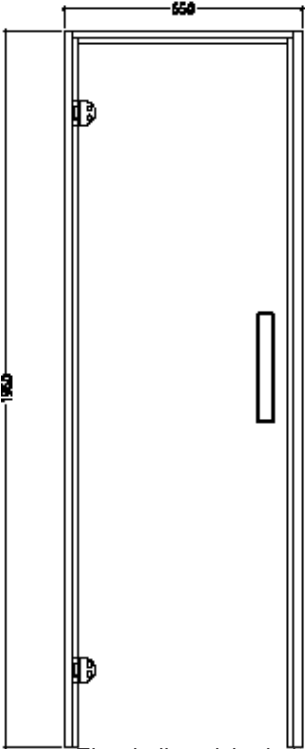

DS40-3CS-590

Einscheibensicherheitsglas (ESG) - tempered safety glass